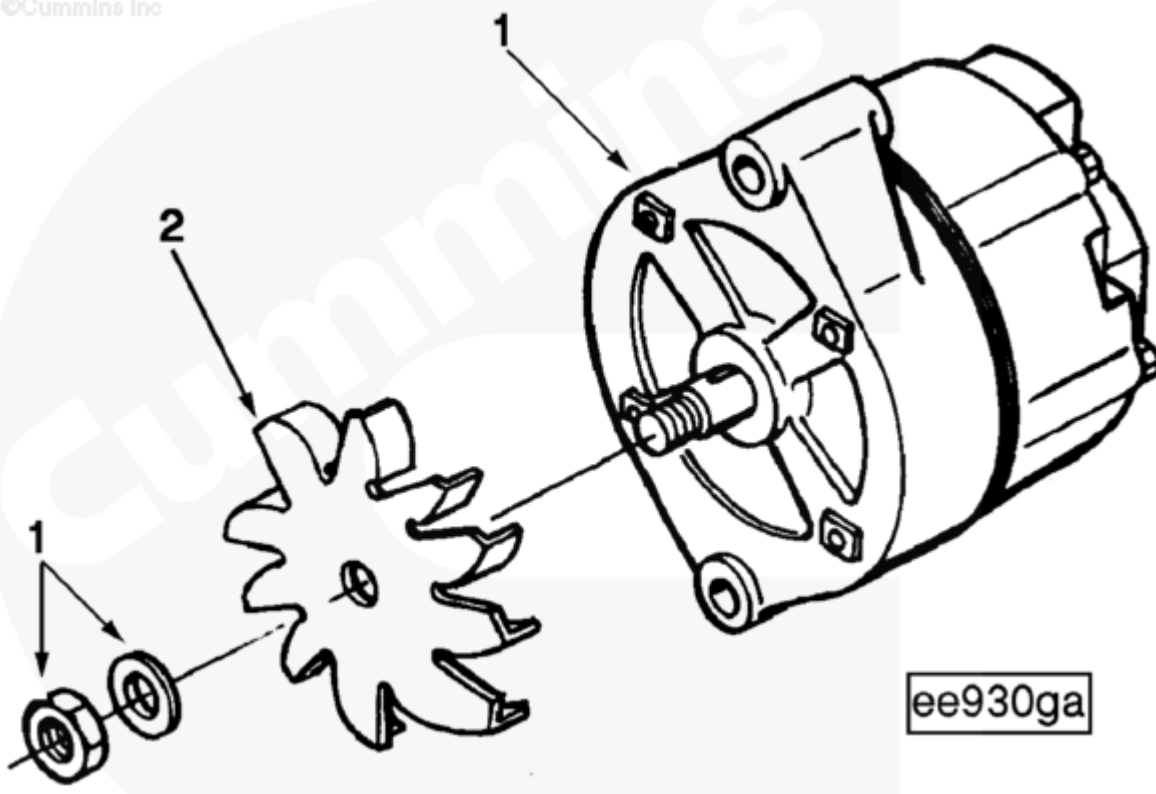

SMALL | MEDIUM | LARGE

Cart	Ref No	Part Number	Part Description	Required	Remarks
View My Cart					
		EE9021	Alternator		Alternator...(More)

					Alternator Manufacturer/Model
					: Delco Remy 15 SI
					Voltage: 12
					Amperage: 105
					Engine Family:
					B Series
					C Series
<input type="checkbox"/>	1	3909982	Alternator	1	
<input type="checkbox"/>	2	3905187	Alternator Fan	1	